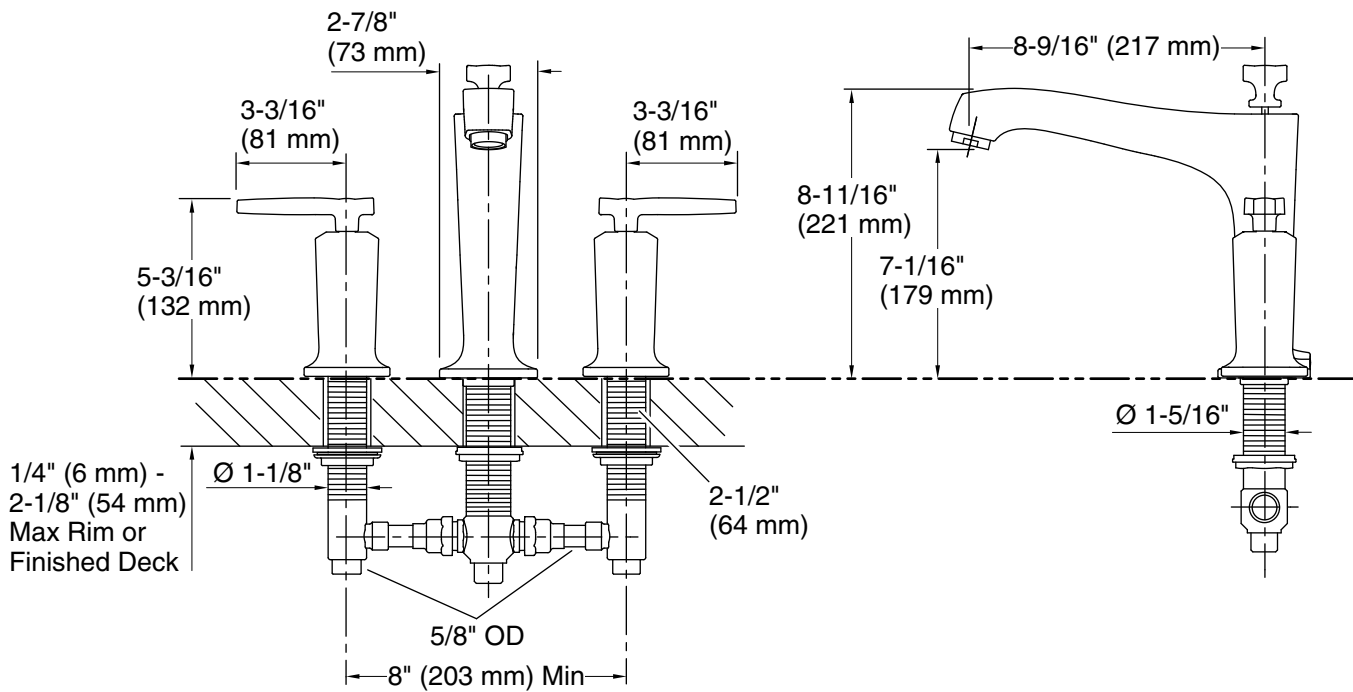

Rim or Finished Deck
Mount Installation

Technical Information

All product dimensions are nominal.

Notes

Install this product according to the installation guide.

ADA, OBC, CSA B651 compliant when installed to the specific requirements of these regulations.